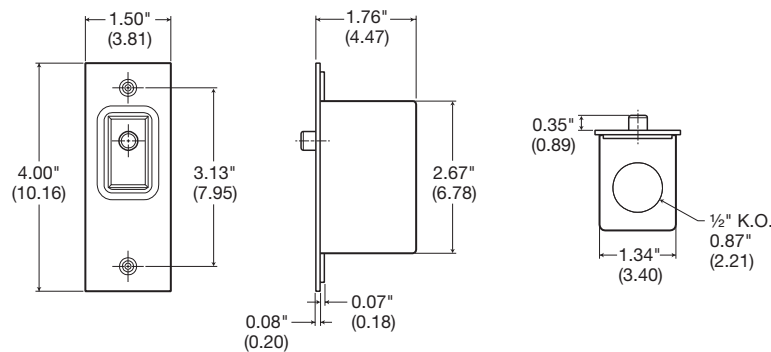

RR151CHW

Special Use Products

Description	Color	Tamper-Resistant	Tamper-Resistant
Clock Hanger/Recessed receptacle, 2 pole, 3 wire, grounding, side wire terminations	Brass	RR151CHBSTR	RR201CHBSTR
	Stainless Steel	RR151CHSSTR	RR201CHSSTR
	Ivory (Nylon)	RR151CHITR	RR201CHITR
	White (Nylon)	RR151CHWTR	RR201CHWTR
JLOAD® Multimedia Outlet Provides power, Cat. 5e and coaxial in a single gang box. Requires RJ600 Box. Includes decorator frame, one Cat. 5e, one F-connector and one power receptacle 125V with voltage dividers.	Black	RJ650BKTR	RJ620BKTR
	Gray	RJ650GYTR	RJ620GYTR
	Ivory	RJ650ITR	RJ620ITR
	Light Almond	RJ650LATR	RJ620LATR
	White	RJ650WTR	RJ620WTR
JLOAD® Multimedia Outlet Includes decorator frame with two open ports for custom configuration and one power receptacle 125V with voltage dividers.	Black	RJ65BKTR	RJ62BKTR
	Gray	RJ65GYTR	RJ62GYTR
	Ivory	RJ65ITR	RJ62ITR
	Light Almond	RJ65LATR	RJ62LATR
White	RJ65WTR	RJ62WTR	
JLOAD® Multimedia Box 3 inches deep with seven ½-inch knockouts, non-metallic sheathed cable clamps on each side. Screw in mounting to stud.	Steel	RJ600	RJ600

Note: See pages X-24 to X-29 for floor boxes and under cabinet power distribution options.
See page Tech-10 for Tamper-Resistant description.

RJ650BK

Dividers

Door Switch with Cover Plate and Box

Description	"ON" when Door is Open	"OFF" when Door is Open
Rating	3A 125V AC	3A 125V AC
Zinc Plated Steel	RDS50*	RDS30*

Note: *Not UL Listed.

RJ600

Dimensions

RDS50

RS100W

RS101W

Dimensions in Inches (mm)

In-Line Cord Switches

Description	Mini For Use with Flat Lamp Cord	Heavy Duty
Rating	6A 125V AC	6A 125V AC, 1/6 HP
Wire	#18 AWG SPT 1 and SPT 2	#18 to #16 AWG SPT 1 and SPT 2
Ivory	—	RS101I
White	RS100W	RS101W